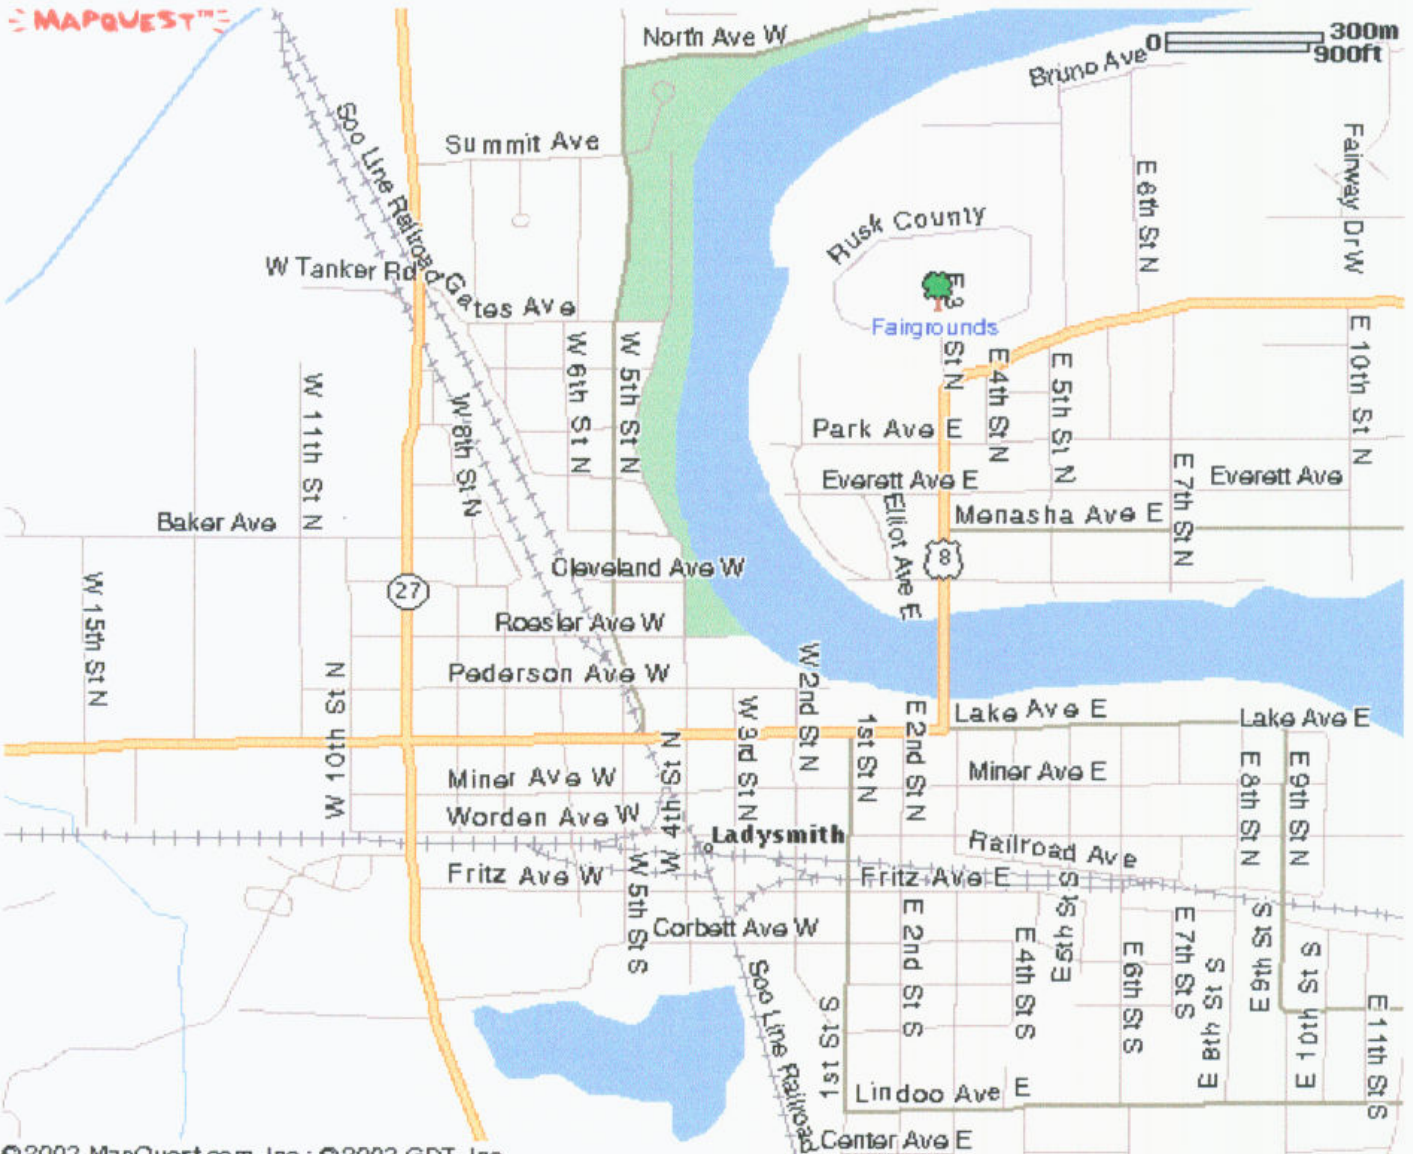

MAPQUEST™

300m
900ft

© 2003 MapQuest.com, Inc.; © 2003 GDT, Inc.

All rights reserved. Use Subject to License/Copyright

NAVTECH
ON BOARD